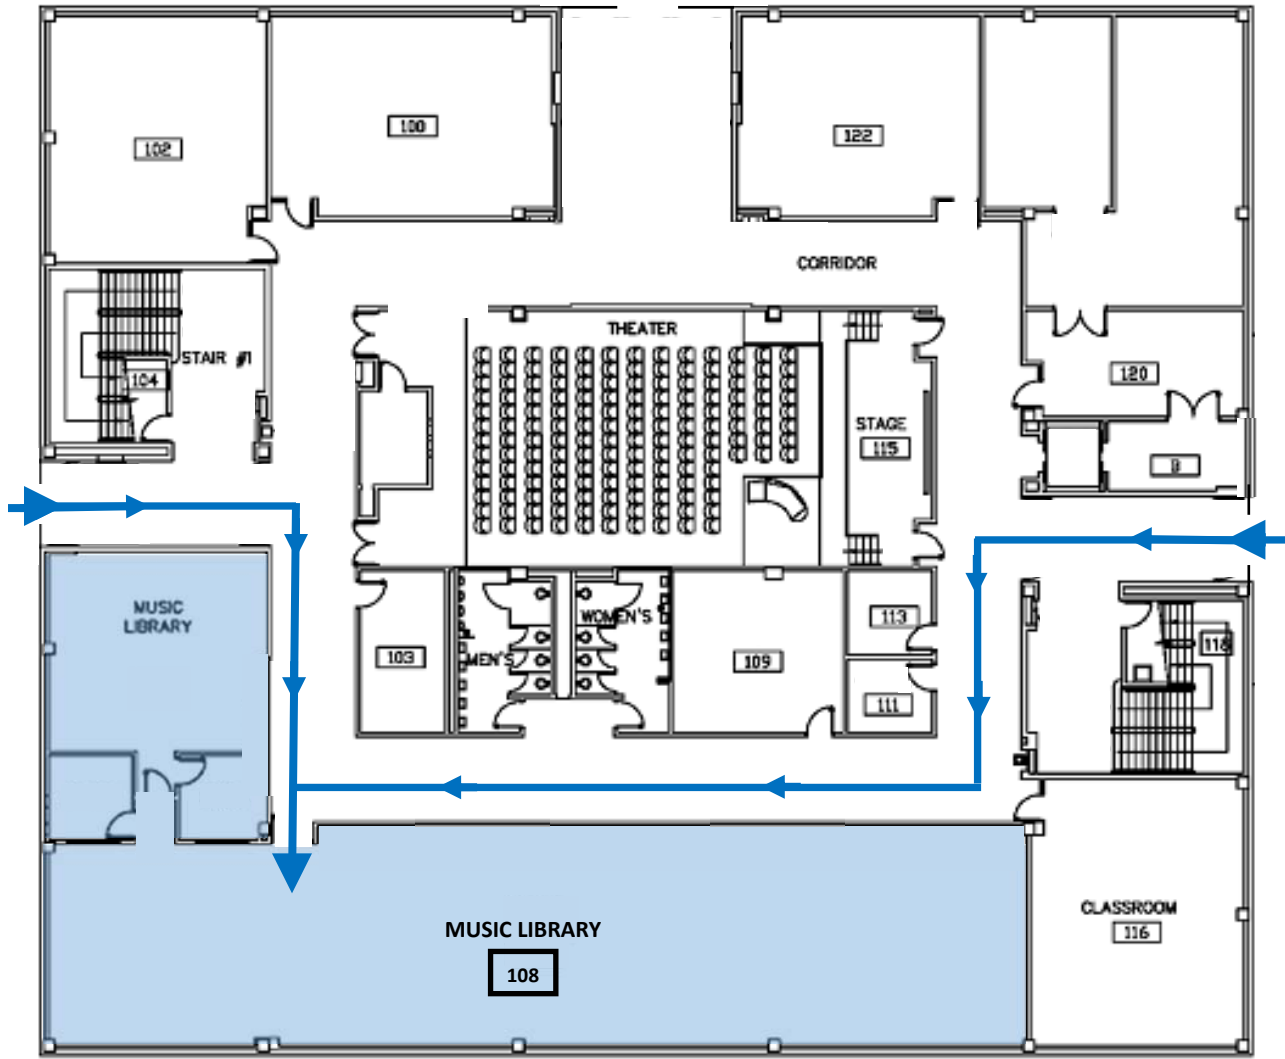

UNIVERSITY UNION

W. MURRAY ST / C.T. VIVIAN WAY

BROWNE HALL

MULTICULTURAL CENTER

SALLEE HALL